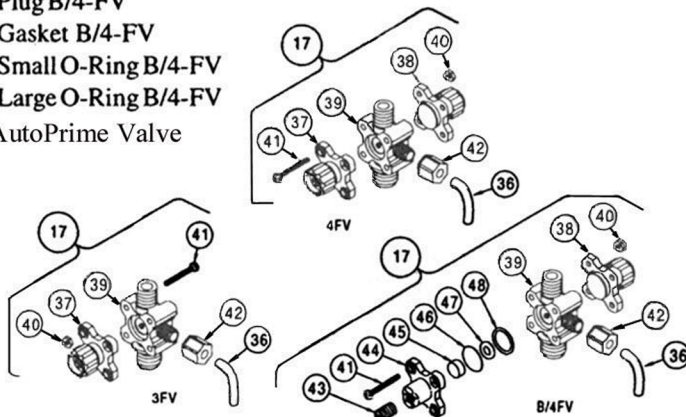

Liquid End Parts List

1. 1 Flapper valve
2. 2 Injection check valve body
3. 3 Injection check valve spring
4. 4 Check valve ball
5. 5 Sealing ring
6. 6 Cartridge valve
7. 7 Cartridge valve o-ring
8. 8 Cartridge valve washer
9. 9 Valve seat
10. 10 Clamp ring
11. 11 Ferrule
12. 12 Clamp sleeve
13. 13 Tubing adapter
14. 14 Coupling nut
15. 15 Discharge tubing
16. 16 Valve housing
17. 17 Multi-function valve
18. 18 High-viscosity spring
19. 19 Liquifram
20. 20 Pump head
21. 21 Pump head screw
22. 22 Suction tubing
23. 23 Foot valve seat
24. 24 Foot valve screen
25. 25 High-viscosity valve seat
26. 26 H.V. tubing clamp
27. 27 H.V. suction tubing
28. 28 H.V. Tubing x 1/2 NPT connector
29. 29 Injection check valve assembly
30. 30 Discharge valve assembly
31. 31 Suction valve assembly
32. 32 Pump head assembly
33. 33 Foot valve assembly
34. 34 Injection Seat PTFE
35. 35 Ceramic Weight
36. 36 Return Line
37. 37 Cap ASM (Black Knob)
38. 38 Cap ASM (Yellow Knob)
39. 39 Multi-Function Valve Body
40. 40 Nut Multi-Function Valve
41. 41 Screw Multi-Function Valve
42. 42 Return Line Coupling Nut
43. 43 Adjustment Screw B/4-FV
44. 44 Cap B/4-FV
45. 45 Plug B/4-FV
46. 46 Gasket B/4-FV
47. 47 Small O-Ring B/4-FV
48. 48 Large O-Ring B/4-FV
49. 49 AutoPrime Valve

NOTE: This illustration is a visual representation of all LE components. Liquid ends will not include all parts shown.